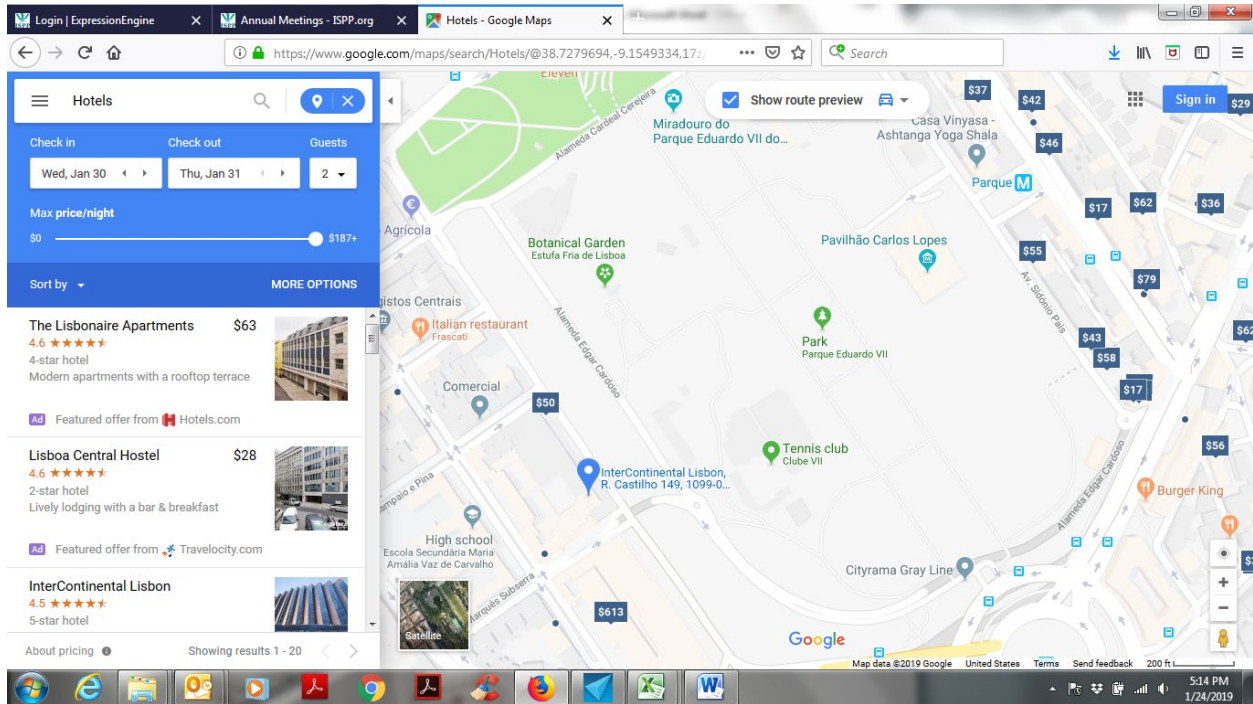

ISPP Annual Meeting 2019 Lisbon, Portugal Inexpensive Hotels/Hostels Nearby

HOSTELS

Lisbon Landscape Hostel

[Website](#)

Address: Avenida Fontes Pereira de Melo, N.º 3, 8th Floor Dto, 1050-115 Lisboa, Portugal
15 minute walk from the ISPP venue

Lisbon Top Hostel

[Website](#)

Address: AV. Antonio Augusto Aguiar 30 1D 1050-109 Lisbon Portugal
15 minute walk from the ISPP venue

Hostel Cool People

[Website](#)

Address: R. Artilharia 1 38 3º dto, 1250-040 Lisboa, Portugal
6 minute walk from the ISPP venue